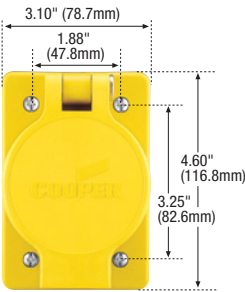

Hart lock locking devices

Hart lock complex environment locking devices

Product description

4-pole, 4-wire non-grounding
30A, 3ØY 120/208V/AC
Non-NEMA

Receptacle Plug

L1830PW

L1830RW

Hart lock 3ØY plugs & connectors

Rating A	V/AC	Description	Cord diameter	Color	Plug catalog no.	Connector catalog no.	
30	120/208	3ØY watertight	0.43-1.15" (10.9-29.2mm)	Y	□ 3431PW	□ 3433CW	
		3ØY watertight	0.43-1.15" (10.9-29.2mm)	BK	□ 3431PWBK	□ 3433CWBK	
		3ØY severe duty	0.63-1.16" (15.9-29.4mm)	Y & BK	□ 3431PY	□ 3433CY	

Product description

4-pole, 4-wire non-grounding
30A, 3ØY 120/208V/AC
NEMA L18-30

L18-30R L18-30P

Hart lock 3ØY plugs & connectors

Rating A	V/AC	NEMA	Description	Cord diameter	Color	Plug catalog no.	Connector catalog no.		
30	120/ 208	L18-30	3ØY watertight	0.43-1.15" (10.9-29.2mm)	Y	□ L1830PW	□ L1830CW		
			3ØY watertight	0.43-1.15" (10.9-29.2mm)	BK	□ L1830PWBK	□ L1830CWBK		
			3ØY severe duty	0.63-1.16" (15.9-29.4mm)	Y & BK	□ L1830PY	□ L1830CY		

Hart lock 3ØY receptacles

Rating A	V/AC	NEMA	Description	Color	Single receptacle catalog no.		
30	120/ 208	L18-30	3ØY watertight	Y	□ L1830RW		
			3ØY watertight	BK	□ L1830RWBK		

Dimensional information:
D-34-35