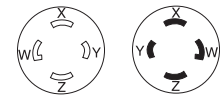

L18-30R L18-30P

Hart lock 3ØY plugs & connectors

Rating A	V/AC	NEMA	Description	Cord diameter	Color	Plug catalog no.	Connector catalog no.		
30	120/ 208	L18-30	3ØY watertight	0.43-1.15" (10.9-29.2mm)	Y	□ L1830PW	□ L1830CW		
			3ØY watertight	0.43-1.15" (10.9-29.2mm)	BK	□ L1830PWBK	□ L1830CWBK		
			3ØY severe duty	0.63-1.16" (15.9-29.4mm)	Y & BK	□ L1830PY	□ L1830CY		

Hart lock 3ØY receptacles

Rating A	V/AC	NEMA	Description	Color	Single receptacle catalog no.		
30	120/ 208	L18-30	3ØY watertight	Y	□ L1830RW		
			3ØY watertight	BK	□ L1830RWBK		

Dimensional information:
D-34-35

Specification information:
Watertight industrial plugs & connectors: D-38
Watertight industrial receptacles: D-39
Severe duty industrial plugs & connectors: D-40