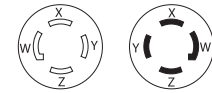

Hart lock locking devices

Hart lock complex environment locking devices

Product description

4-pole, 4-wire non-grounding
30A, 3ØY 120/208V/AC
Non-NEMA

Receptacle Plug